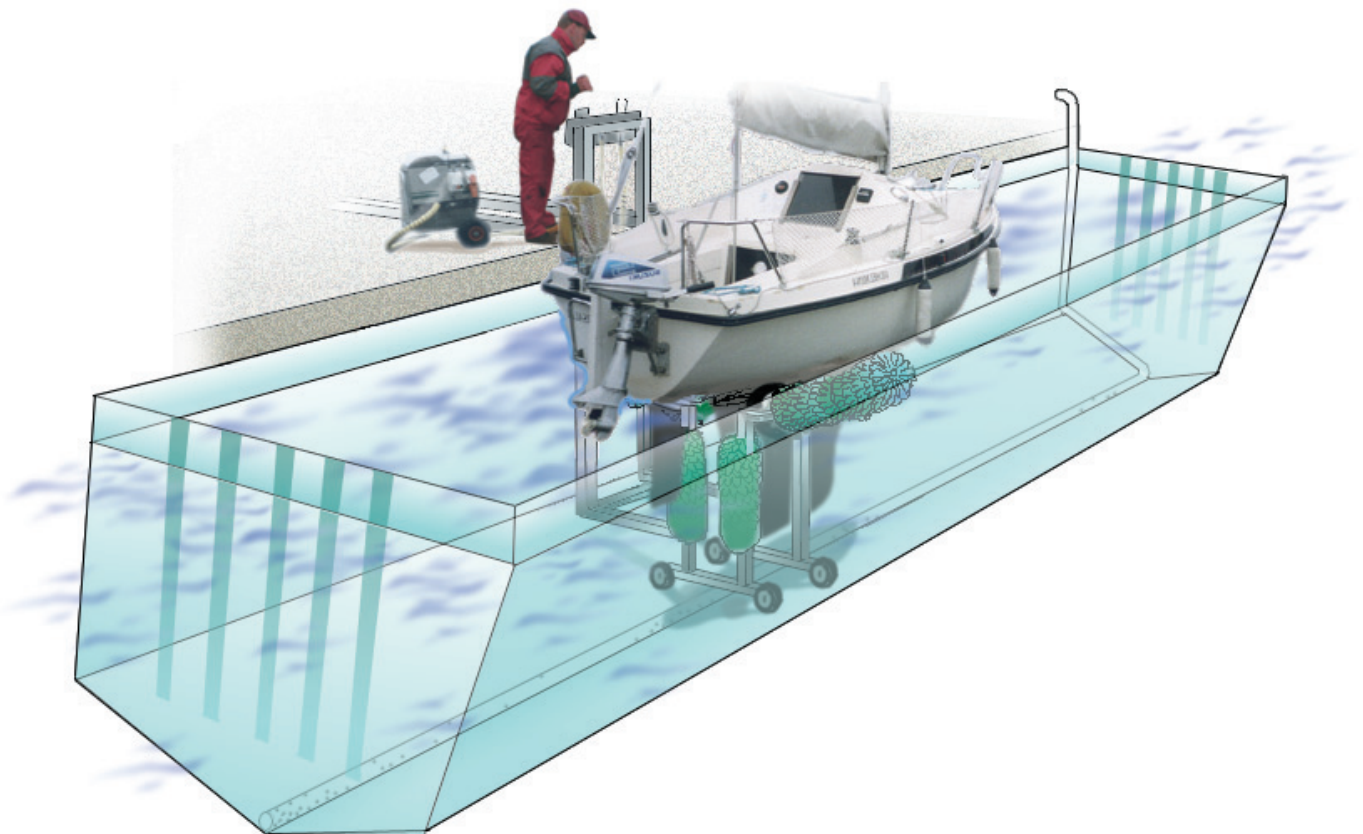

Stark Dirt Collector

- Collects the off falling foul and dirt around the washer
- Dirt can be pumped away and filtered